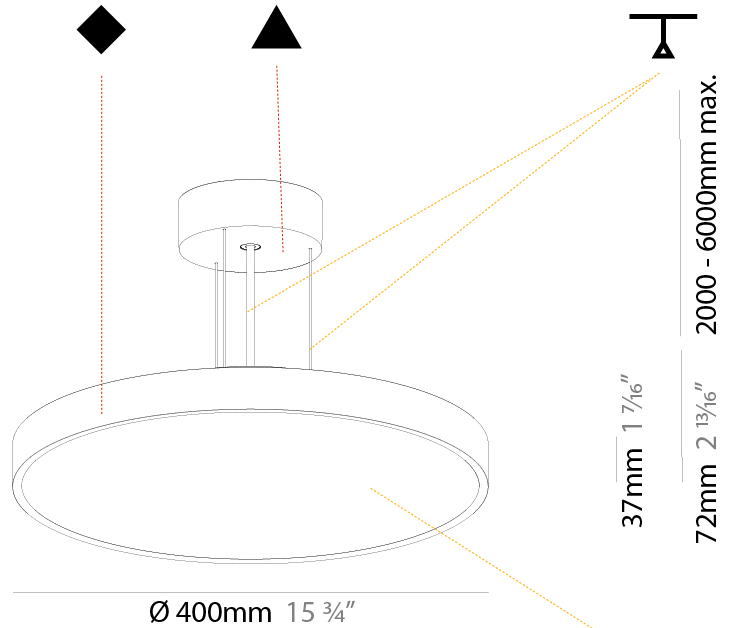

GENERAL

Series: Sign Diva
Subseries: Sign Diva
Brand: Prolicht
Division: Architectural
Mounting Type: Suspension
Mounting Location: Ceiling
Subcategory: Pendant

PHYSICAL

Shape: Round
Diameter (mm): 400
Diameter (in): 15 3/4
Height (mm): 72
Height (in): 2 13/16
Max. Overall Height (mm): 2072
Max. Overall Height (in): 81 3/16
Light Distribution: Direct
Weight (kg): 2.972
Weight (lbs): 6.55

Diffuser: [PMMA - Opal / Micro-Prism / Sparkling Secret / Vintage Industrial with Shine Ring](#)
Fixture Finish: [SSR / BKV / CWI / CRY / HAB / UFT / ITA / RUA / FTG / MYG / LOD / PUS / FRO / FUP / KIA / POP / BLS / SPG / MEY / GOH / GUM / CHC / COM / ABZ / JAG / OBR / MOS / ROR](#)
Fixture Material: [Extruded Aluminum / Steel](#)
Cable Details: [2000mm or 6000mm Transparent Cable](#)

ELECTRICAL

Lamp Type: LED (Zhaga Standard)
Input Wattage (W): 19.8
Total Output Wattage (W): 16
Dimming: [Tri-Mode (Non-Dimming and Phase Dimming (120Vac only) and 0-10V Dimming)](#)
Driver Included: Yes
Driver Location: Integrated
Driver Type: Constant Current - Universal
Driver Class: Class 2
Input Voltage (V): 120 - 277
Constant Current (MA): 500

LED

Color Temperature (°K): [2700 / 3000 / 3500 / 4000](#)
Max. Delivered Lumen (lm): [1160 / 1733 / 1741 / 1776](#)
CRI: >90 CRI
Lamp Life (hrs): 50000

OPTICAL

RATINGS AND CERTIFICATIONS

Certified By: Certified for North American Standards
IP rating: IP20

PROJECT
TYPE
SPECIFIER
QUANTITY
DATE